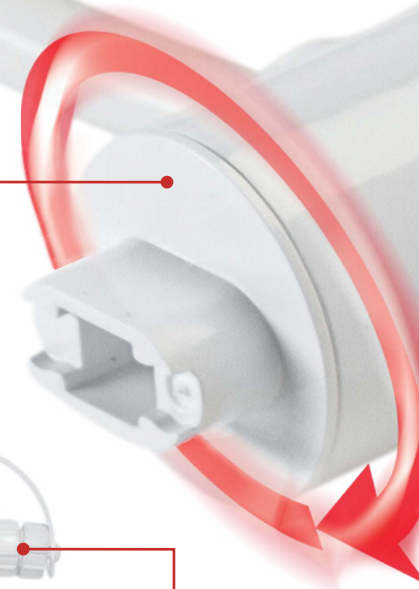

Sign Hero Direct Wire

Sign Hero Direct Wire is ideal for new-build construction, allowing you to add lighting to your signs quickly and easily. Simply install our available spring-loaded brackets into the sign frame, bring in line voltage, and connect to the waterproof leader cord. No special expertise required.

EASY SOCKET-FREE SETUP

Install with available brackets for a perfect fit. No rewiring required

DIRECT WIRE

Allows for easy connection to line voltage

EVEN LIGHT DISTRIBUTION

Optical lenses cover each LED chip, eliminating hot spots

Change between 3 power outputs

4000K / 5000K / 6500K

ROTATABLE BASE

Allows you to direct light where it's most needed

INTEGRATED WATERPROOF CONNECTORS

Quickly link tubes in cabinet; protects lighting even if there are gaps or leaks in housing

SCAN QR CODE to Watch install video

Retrofit Construction

Traditional Sign Hero

Traditional Sign Hero is the ideal retrofit solution. With its ballast-bypass design, compatibility isn't a concern—a Keystone driver is integrated into the lamp and the lamp is directly wired to the power source. Together, these features help save money and reduce energy use. Installation and upgrades take just minutes.