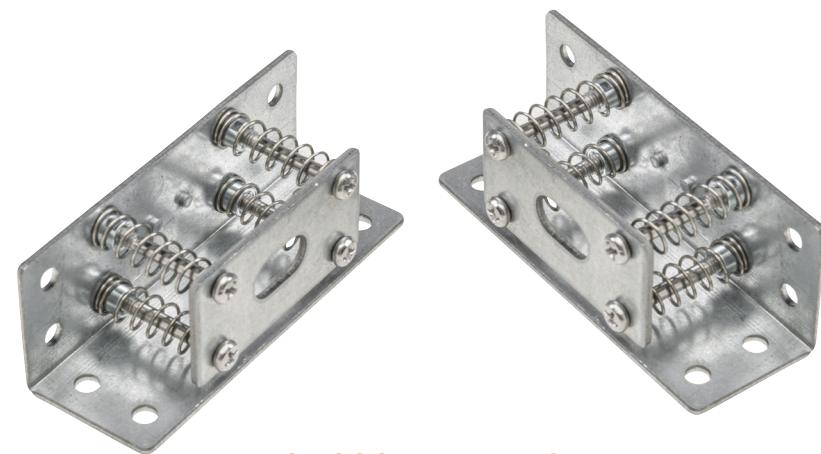

SIGN HERO

LED SIGN TUBES

LED SIGN TUBES

Designed for speed. Built for signs.

The simplest LED solution for sign cabinets. SignHero™ is designed to bypass the ballast completely—removing unnecessary components and dramatically reducing installation time. With no external driver or ballast required, you can mount, connect, and power up faster than ever.

EVEN LIGHT DISTRIBUTION

For consistent illumination—Optical lenses cover each LED chip, eliminating hot spots.

LARGE VARIETY OF SIZES

From 18 to 120 inches, the widest range of lengths in the industry.

New-Build Construction

Sign Hero Direct Wire

Sign Hero Direct Wire is ideal for new-build construction, allowing you to add lighting to your signs quickly and easily. Simply install our available spring-loaded brackets into the sign frame, bring in line voltage, and connect to the waterproof leader cord. No special expertise required.

EASY SOCKET-FREE SETUP

Install with available brackets for a perfect fit. No rewiring required

DIRECT WIRE

Allows for easy connection to line voltage

EVEN LIGHT DISTRIBUTION

Optical lenses cover each LED chip, eliminating hot spots