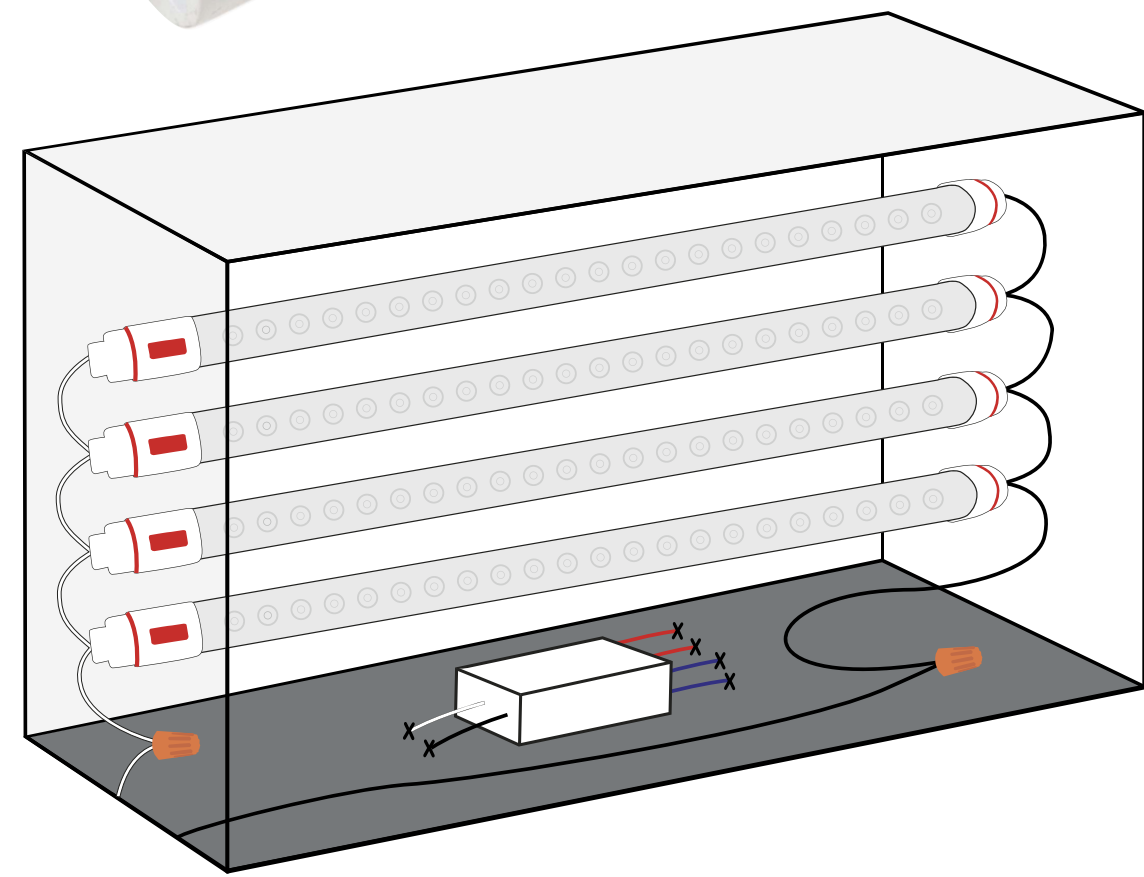

Retrofit Construction

Traditional Sign Hero

Traditional Sign Hero is the ideal retrofit solution. With its ballast-bypass design, compatibility isn't a concern—a Keystone driver is integrated into the lamp and the lamp is directly wired to the power source. Together, these features help save money and reduce energy use. Installation and upgrades take just minutes.

ROTATABLE BASE
Allows you to direct light where it's most needed

COLOR SELECT
4000K / 5000K / 6500K

EVEN LIGHT DISTRIBUTION
Optical lenses cover each LED chip, eliminating hot spots

LARGE HEAT SINK
Provides optimal dissipation

180° OR **360°**

180° OR 360°
Traditional Sign Hero tubes are available in both 180° and 360° options

BALLAST BYPASS
Don't worry about compatibility. Keystone DirectDrive technology eliminates the need for an external driver or ballast while still using the existing sockets

Also available in Contractor Prime

Color Select • Full range of sizes • Light distribution suitable for color-faced signs

SCAN QR CODE to Watch install video