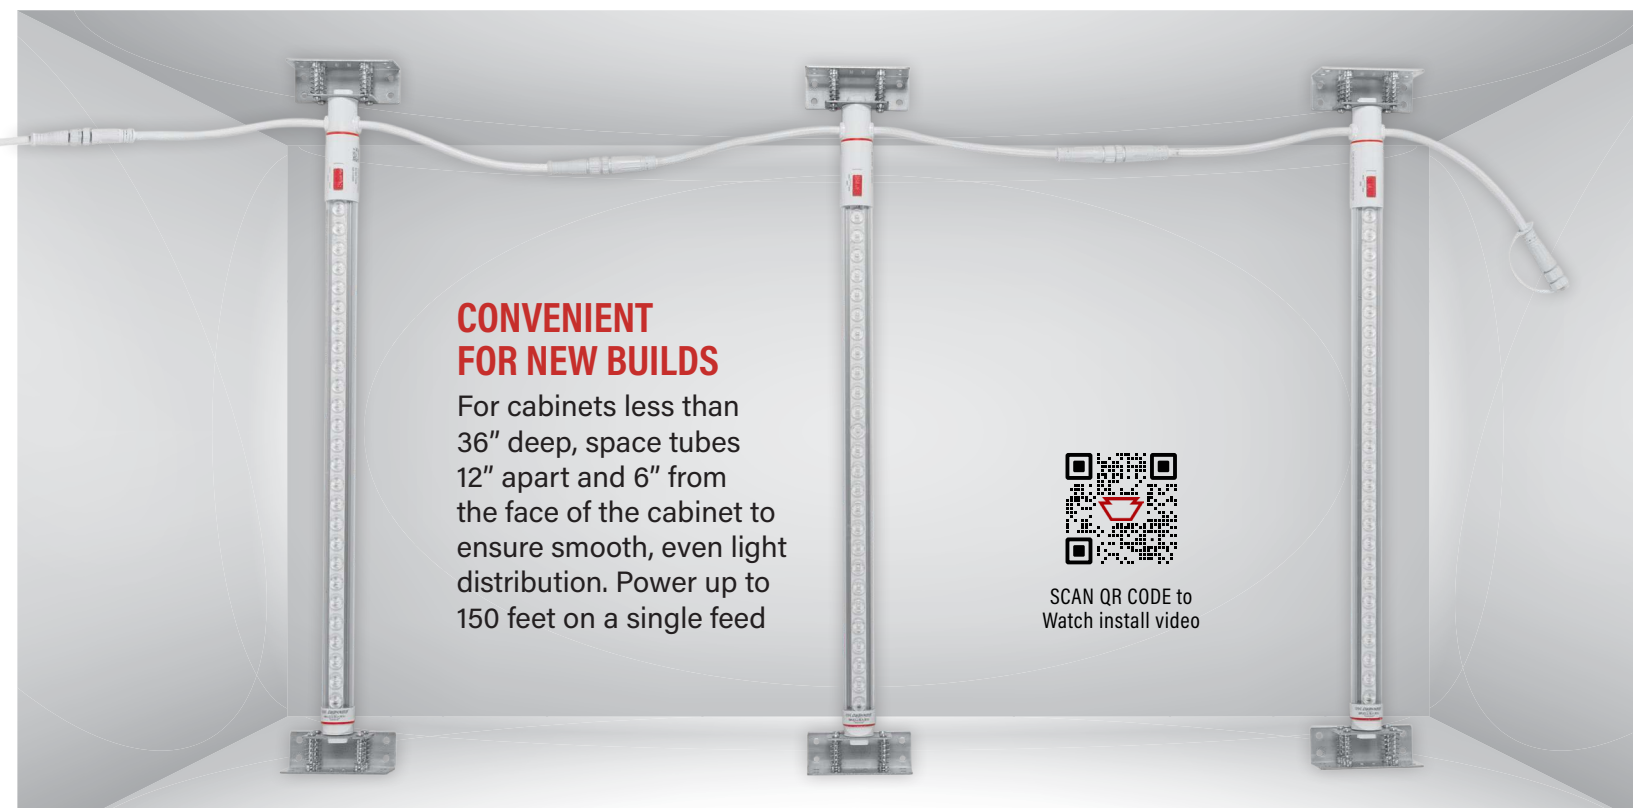

Sign Hero Direct Wire

Sign Hero Direct Wire is ideal for new-build construction, allowing you to add lighting to your signs quickly and easily. Simply install our available spring-loaded brackets into the sign frame, bring in line voltage, and connect to the waterproof leader cord. No special expertise required.

EASY SOCKET-FREE SETUP

Install with available brackets for a perfect fit. No rewiring required

DIRECT WIRE

Allows for easy connection to line voltage

EVEN LIGHT DISTRIBUTION

Optical lenses cover each LED chip, eliminating hot spots

Change between 3 power outputs

4000K / 5000K / 6500K

ROTATABLE BASE

Allows you to direct light where it's most needed

INTEGRATED WATERPROOF CONNECTORS

Quickly link tubes in cabinet; protects lighting even if there are gaps or leaks in housing

360°

Sign Hero Direct Wire tubes are available in 360°

CONVENIENT FOR NEW BUILDS

For cabinets less than 36" deep, space tubes 12" apart and 6" from the face of the cabinet to ensure smooth, even light distribution. Power up to 150 feet on a single feed